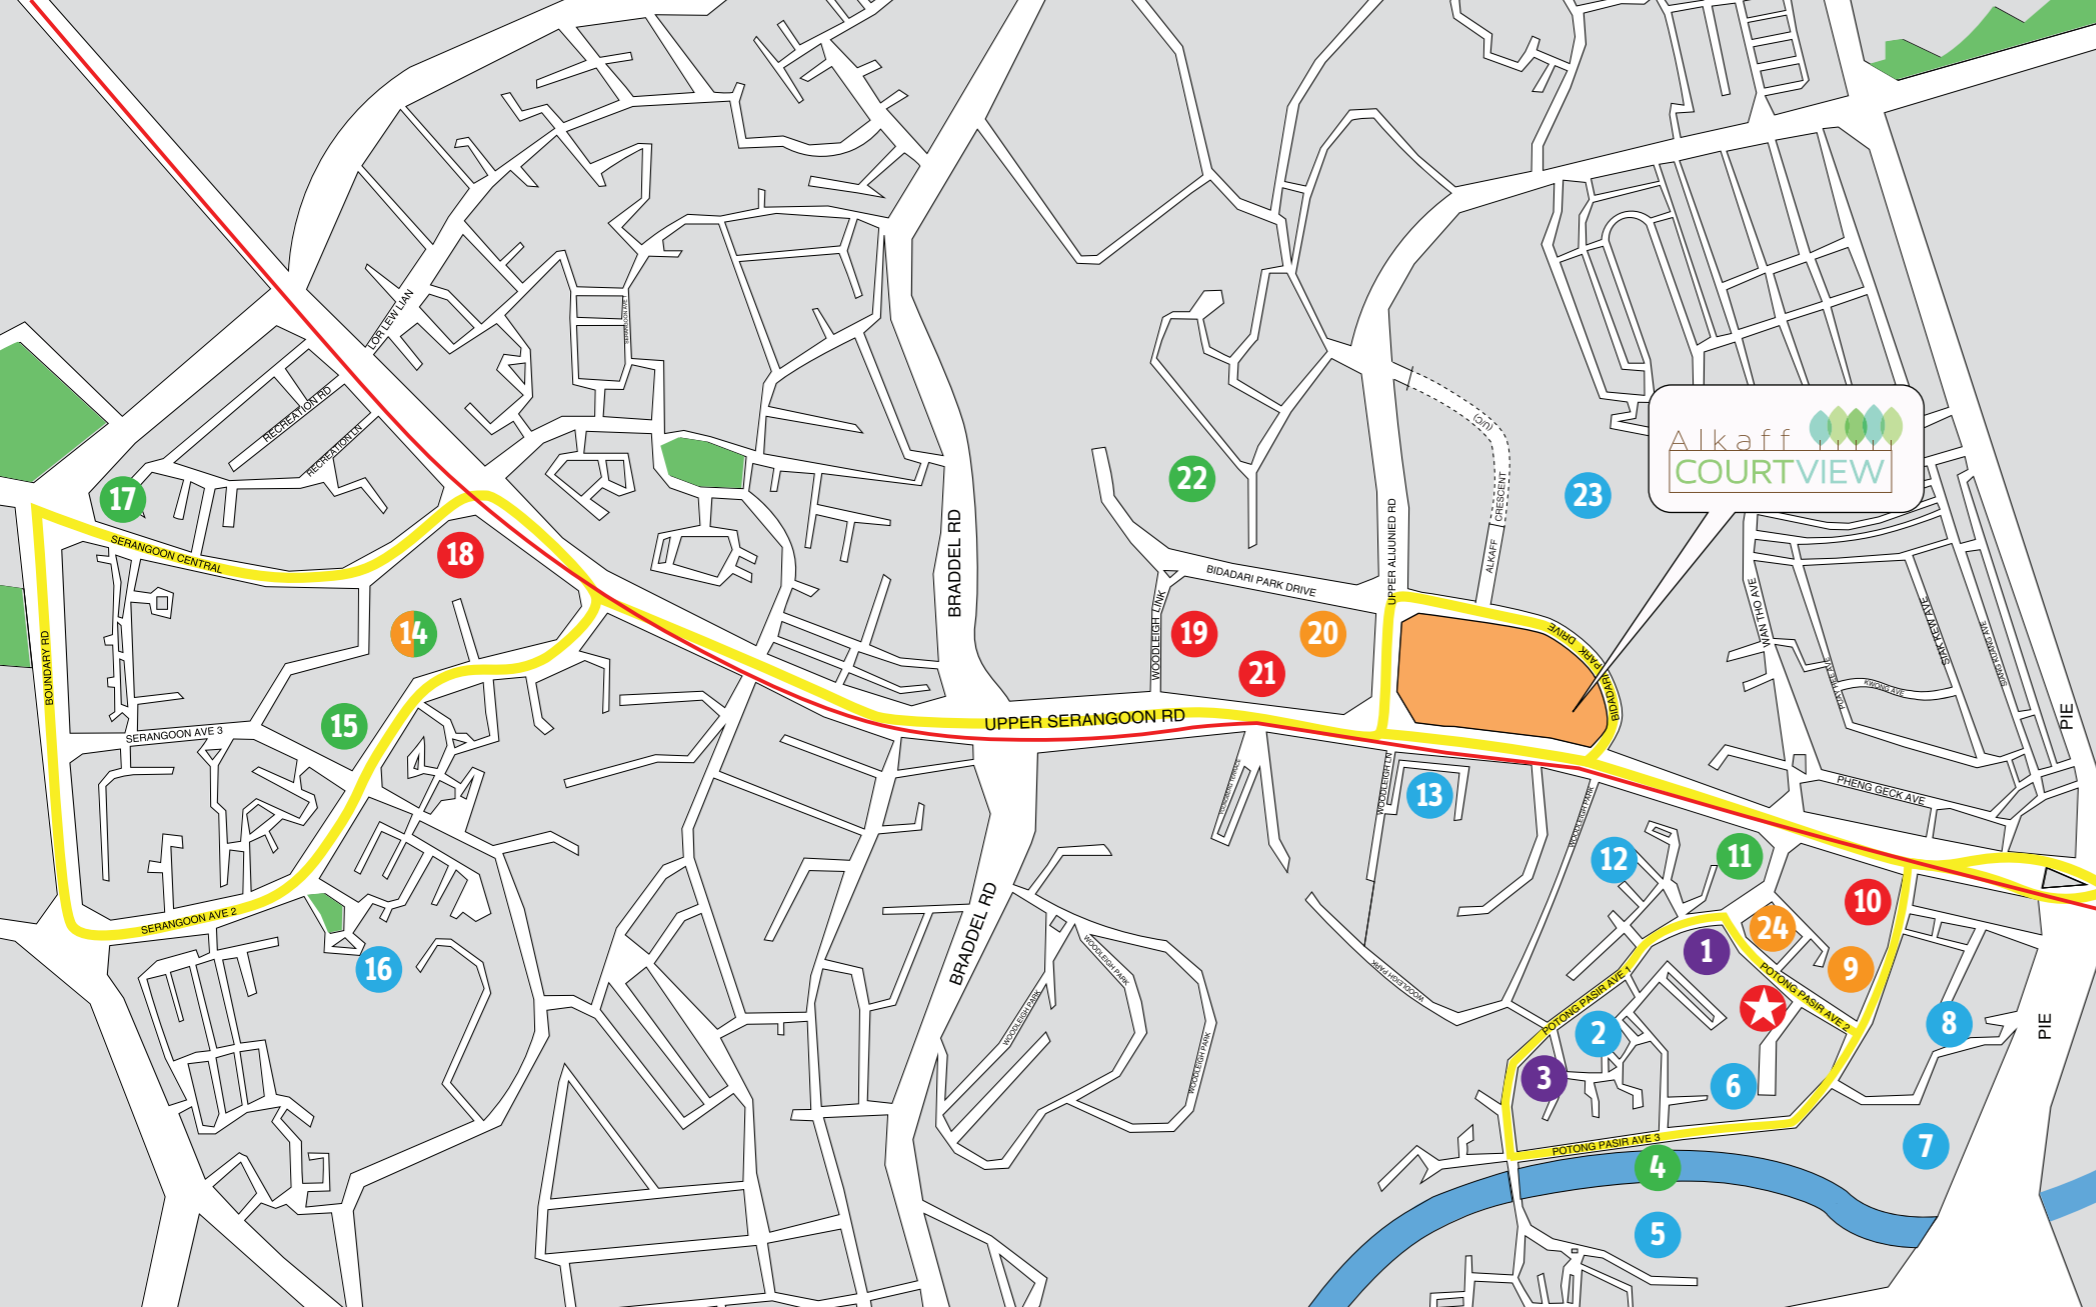

Alkaff COURTVIEW

Heartland Familiarisation Tour