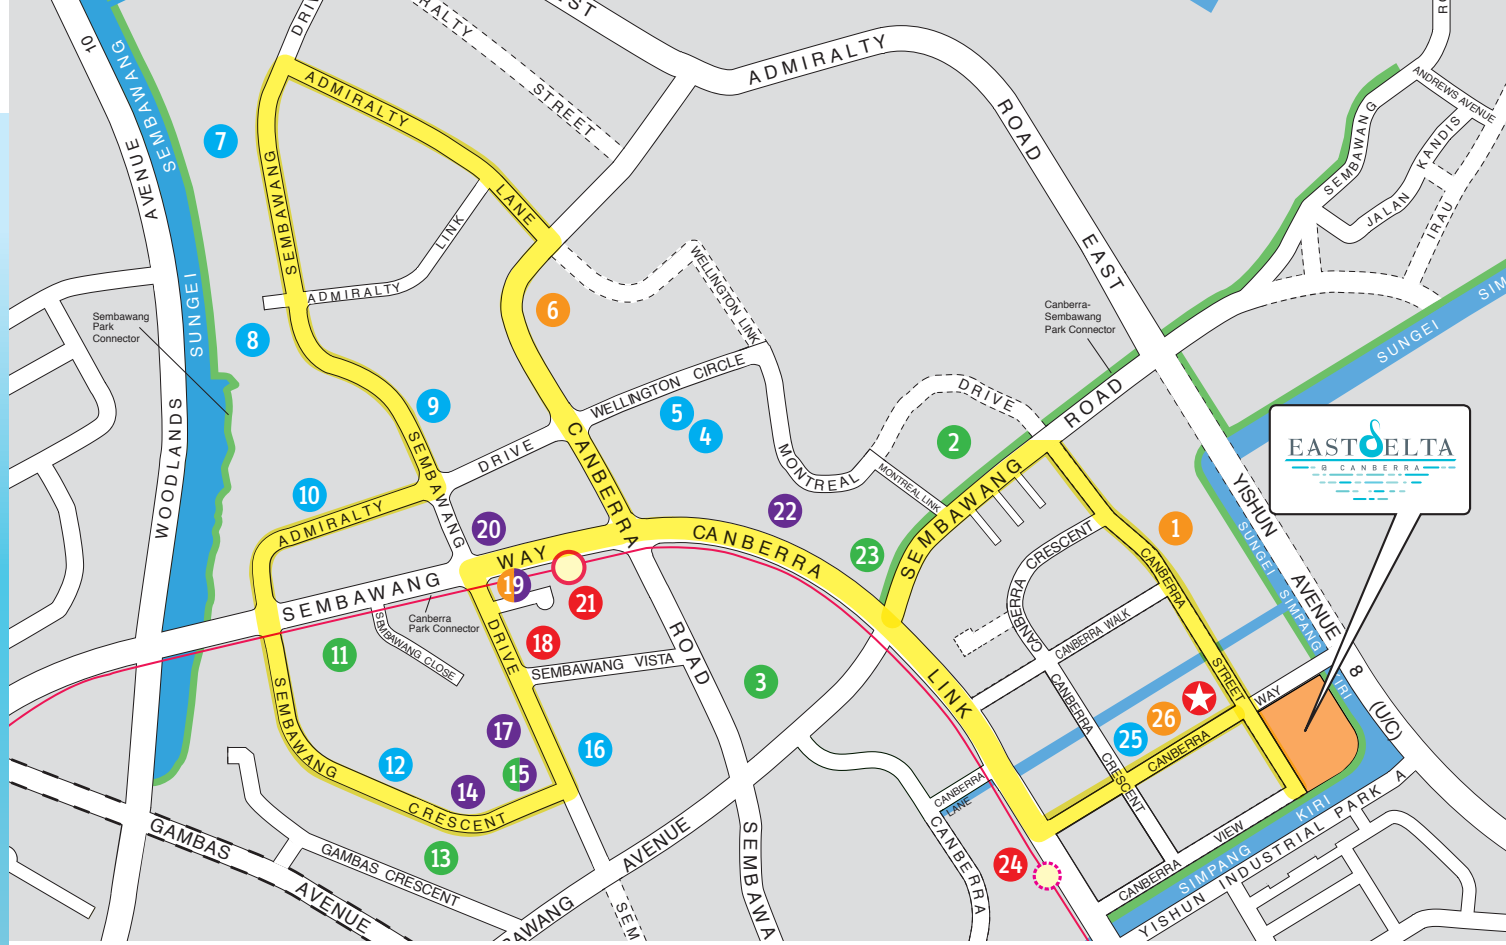

★ EastWave @ Canberra 1 Kedai dan Tempat Makan (Blok 105) கடைகளும் உணவகங்களும் (புளாக் 105) 2 Kelab Masyarakat Sembawang செம்பவாங் சமூக மன்றம் 3 Bukit Canberra (dalam pembinaan) புகிட் கான்பெர்ரா (கட்டுமானத்தில் உள்ளது) 4 Prasekolah PCF Sparkletots @ Sembawang (Blok 507D) PCF ஸ்பார்க்கல்டாட்ஸ் பாலர் பள்ளி @ செம்பவாங் (புளோக் 507D) 5 Sekolah Rendah Wellington & Tadika MOE @ Wellington வெலிங்டன் தொடக்கப் பள்ளி மற்றும் MOE மழலையர் பள்ளி @ வெலிங்டன் 6 Kedai Runcit Sembawang / Pasar Lucky செம்பவாங் மார்கட் / லக்கி மார்க்கெட்	7 Sekolah Rendah Northoaks & Tadika MOE @ Northoaks நார்த்தோக்ஸ் தொடக்கப் பள்ளி மற்றும் MOE மழலையர் பள்ளி @ நார்த்தோக்ஸ் 8 Sekolah Menengah Canberra கான்பெர்ரா உயர்நிலைப் பள்ளி 9 Prasekolah PCF Sparkletots @ Canberra (Blok 413) PCF ஸ்பார்க்கல்டாட்ஸ் பாலர் பள்ளி @ கான்பெர்ரா (புளோக் 413) 10 Sekolah Rendah Canberra கான்பெர்ரா தொடக்கப் பள்ளி 11 Taman Permainan Pengembangan @ Canberra (Blok 334) அருஞ்செயல் விளையாட்டு மைதானம் @ கான்பெர்ரா (புளோக் 334) 12 Sekolah Menengah Sembawang செம்பவாங் உயர்நிலைப் பள்ளி	13 Taman Canberra கான்பெர்ரா பூங்கா 14 Pusat Khidmat Keluarga (FSC) Sembawang செம்பவாங் குடும்பச் சேவை நிலையம் (FSC) 15 Kelab Masyarakat Canberra கான்பெர்ரா சமூக மன்றம் 16 Sekolah Rendah Sembawang செம்பவாங் தொடக்கப் பள்ளி 17 Pusat Polis Kejiranan Sembawang செம்பவாங் அக்கம்பக்கப் போலிஸ் நிலையம் 18 Pusat Pertukaran Bas Sembawang செம்பவாங் பேருந்து நிலையம் 19 Sun Plaza சன் பிளாஸா 20 HDB Cawangan Sembawang வீவக செம்பவாங் கிளை 21 Stesen MRT Sembawang செம்பவாங் பெருவிரைவு இரயில் நிலையம்	22 Majlis Bandarhan Sembawang செம்பவாங் நகர மன்றம் 23 Montreal Green மாண்ட்ரீயல் க்ரீன் 24 Stesen MRT Canberra (dalam pembinaan) கான்பெர்ரா பெருவிரைவு இரயில் நிலையம் (கட்டுமானத்தில் உள்ளது) 25 My First Skool Canberra (Blok 120) மை ஃபர்ஸ்ட் ஸ்கூல் கான்பெர்ரா (புளாக் 120) 26 Kedai dan Tempat Makan (Blok 120) கடைகளும் உணவகங்களும் (புளோக் 120)

LEGEND / வரைபடம் குறிப்பு

- Pengangkutan / போக்குவரத்து
- Institusi / நிறுவனங்கள்
- Makanan & Membeli-belah / உணவு & கடைகள்
- Riadah / பொழுதுபோக்கு
- Perkhidmatan Penting / அத்தியாவசியச் சேவைகள்