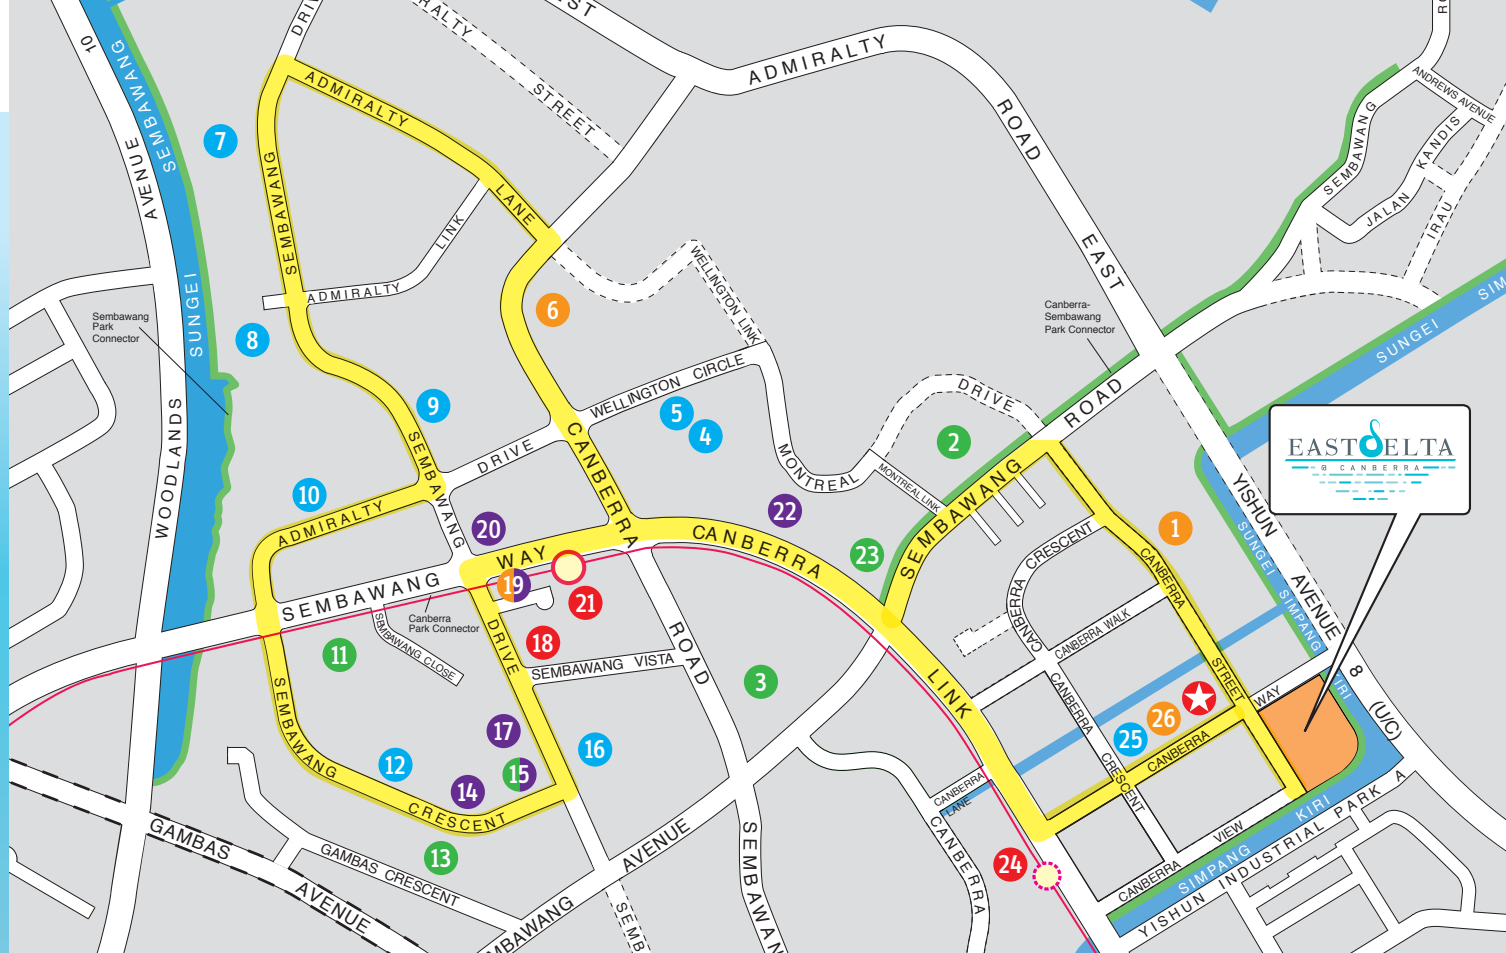

EAST DELTA @ CANBERRA

Heartland Familiarisation Tour

HDB Map Service
Scan for More Info

- | | | | |
|---|---|---|---|
| ★ EastWave @ Canberra | 7 Northoaks Primary School & MOE Kindergarten @ Northoaks
德林小学和MOE Kindergarten @ Northoaks | 14 Sembawang Family Service Centre (FSC)
三巴旺家庭服务中心 | 23 Montreal Green
蒙特利尔(Montreal Green) 邻里公园 |
| 1 Shops and Eateries (Blk 105)
Shops and Eateries (第105座) | 8 Canberra Secondary School
坎贝拉中学 | 15 Canberra Community Club
坎贝拉民众俱乐部 | 24 Canberra MRT Station (u/c)
坎贝拉地铁站(施工中) |
| 2 Sembawang Community Club
三巴旺民众俱乐部 | 9 PCF Sparkletots Preschool @ Canberra (Blk 413)
PCF Sparkletots Preschool @ Canberra(第413座) | 16 Sembawang Primary School
胜宝旺小学 | 25 My First Skool Canberra (Blk 120)
My First Skool Canberra (第120座) |
| 3 Bukit Canberra (u/c)
武吉坎贝拉(施工中) | 10 Canberra Primary School
坎贝拉小学 | 17 Sembawang Neighbourhood Police Centre
三巴旺邻里警岗 | 26 Shops and Eateries (Blk 120)
商店和餐馆(第120座) |
| 4 PCF Sparkletots Preschool @ Sembawang (Blk 507D)
PCF Sparkletots Preschool @ Sembawang(第507D座) | 11 Adventure Playground @ Canberra (Blk 334)
Adventure Playground @ Canberra(第334座) | 18 Sembawang Interchange
三巴旺巴士转换站 | |
| 5 Wellington Primary School & MOE Kindergarten @ Wellington
伟林小学和MOE Kindergarten @ Wellington | 12 Sembawang Secondary School
胜宝旺中学 | 19 Sun Plaza
太阳广场 | |
| 6 Sembawang Mart/
Lucky Market
三巴旺商场/幸运湿巴刹 | 13 Canberra Park
坎贝拉公园 | 20 HDB Sembawang Branch
建屋发展局三巴旺分局 | |
| | | 21 Sembawang MRT Station
三巴旺地铁站 | |
| | | 22 Sembawang Town Council
三巴旺市镇理事会 | |

三巴旺地铁站

三巴旺地铁站就在附近，您可以乘坐新捷运巴士服务路线883号抵达这里。

1 Shops and Eateries (Blk 105)

A range of eateries, shops and service outlets, including clinics, a barbershop and a supermarket can be found here.

Shops and Eateries (第105座)