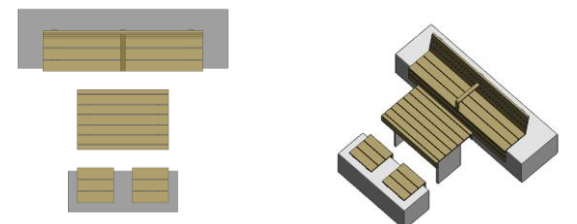

CLR
Seats and Table for social gathering

LEGEND

- Precinct Green Spaces
- Community Living Room