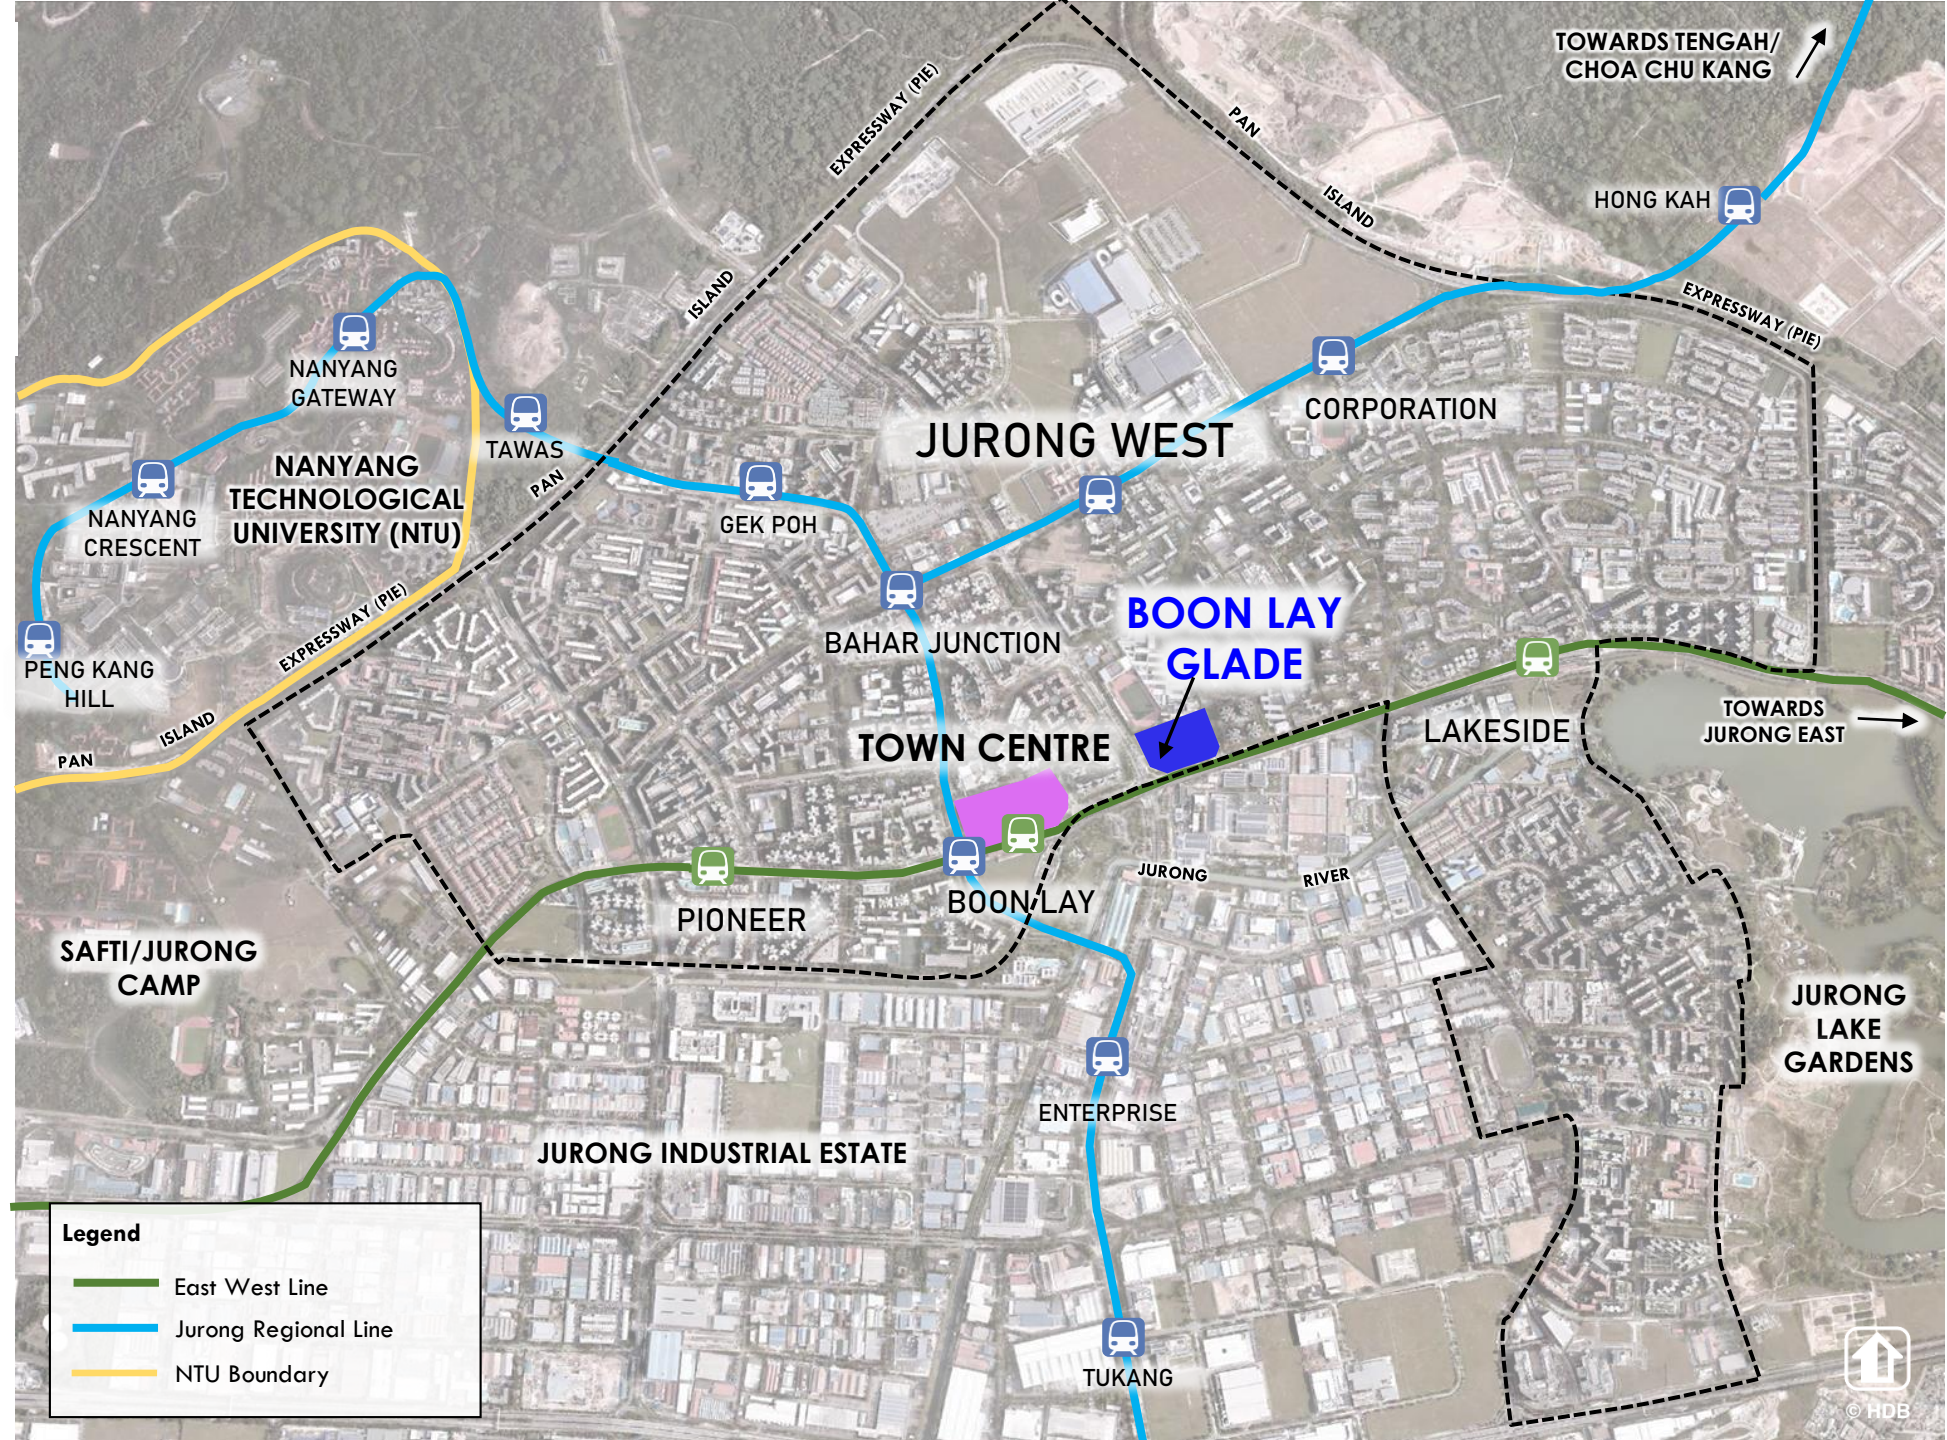

# Jurong West Town | Overview

- HDB took over the planning and development of Jurong West from JTC in 1982
- Today, Jurong West is well-served by a variety of amenities spread across the town
- Good transportation network links residents to NTU and centres of employment

# Jurong West Town |