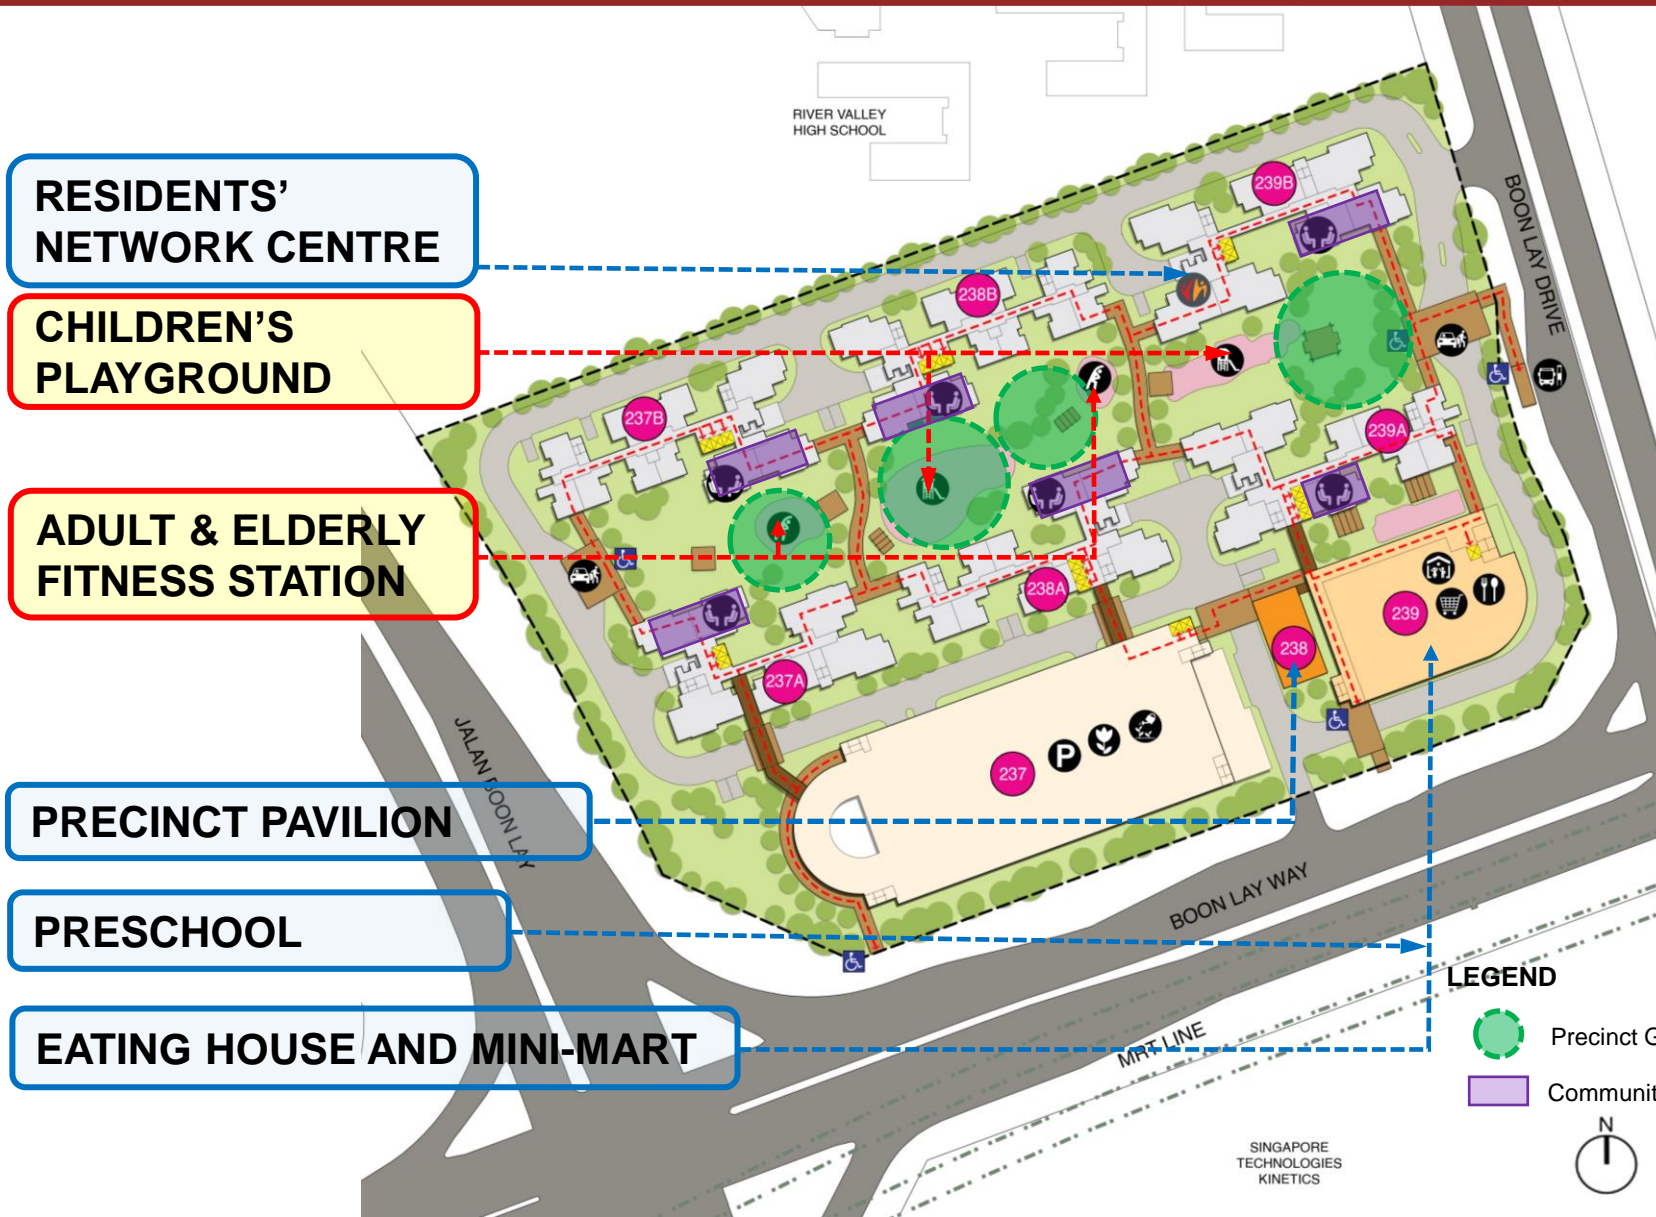

## Amenities around Boon Lay Glade

# Boon Lay Glade

© HDB

Bounded by Boon Lay Way and Boon Lay Drive, the development comprises 6 residential blocks ranging from 15 to 17 storeys with a total of 775 dwelling units.

The development name takes reference from the green spaces provided within the precinct.

## Precinct Green Spaces

- Green Spaces located in the precinct provide areas for residents to connect with nature, exercise and socialize